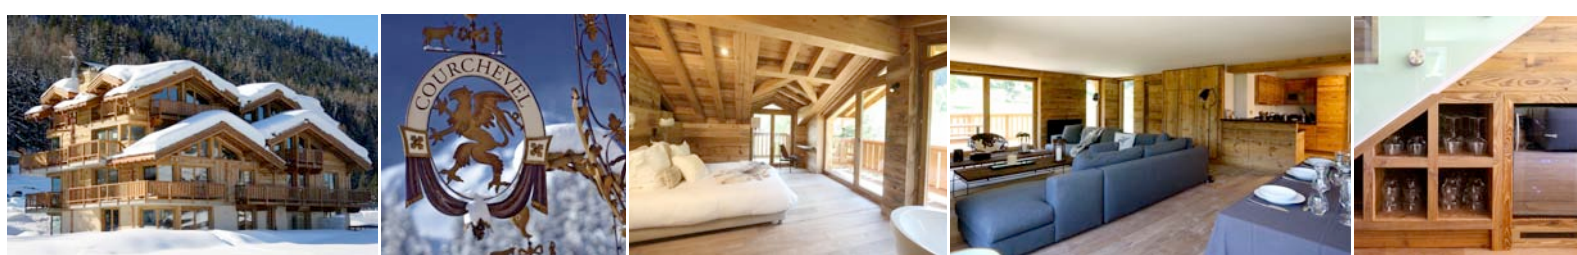

Luxury duplex for winter sports in Courchevel - Le Praz

Access to the peaks of the Alps, Zen atmosphere in its purest form...

Chalet Chalet Pure is an invitation to well-being and the contemplation of wide open spaces. The large windows, terraces and balconies provide stunning 360° views of the everlasting snow, and provide soft and soothing natural light throughout the day.

Each room of the duplex stages harmoniously exceptional comfort, pure and elegant design, to ensure guests a stay between "luxury, calm and pure pleasure"...

Ground 0

- Living room with 7 m corner sofa for 14 people, integrated flat screen, fireplace, patio with wooden furniture.
- Dining room with old solid wood large table and leather chairs.
- Fully equipped kitchen with oven, microwave, ceramic hob, fridge, freezer, dishwasher, stainless steel orange press, waffle maker, raclette kit, Nespresso coffee machine and wine cellar.
- One double room with bath, double sinks, toilets and balconies.
- One family room (double bed + 2 children mattresses in the attic) with walk-in shower, basin and balcony.
- Laundry room with washer and dryer. Extra refrigerator.
- Separate toilets.

Ground 1

- One double en-suite bedroom under the roof, bath, basin and toilet, sauna / steam room.
- One double master bedroom with its own bathroom including walk-in shower, basin and toilet and two balconies overlooking the valley and Le Grand Bec.
- One master bedroom en-suite with walk-in shower, double sinks, bath opened to the bedroom, and large corner balcony overlooking the ski slopes and Le Grand Bec.